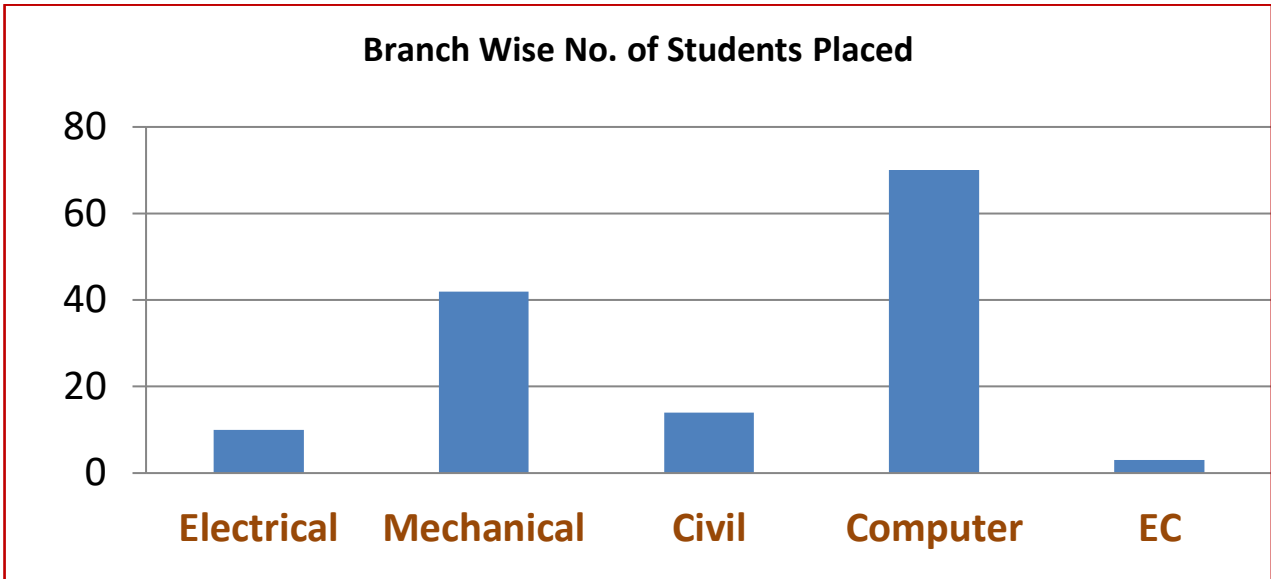

Leading Industries

 Sai CabTech P. Limited	 HITACHI Inspire the Next Powering Growth	 Asahi India Glass Ltd.	
 SUREKHA TECHNOLOGIES	 SAI CAD Centre Technical education services	 Shaligram Infotech Digitalise your business	 ASPIRE SOFTWARE SOLUTIONS

Placement For the Year-2023 (July-22 to 31st March-2023)

Leading Industries

	 Sai CabTech P. Limited		
 TCS TATA CONSULTANCY SERVICES	 WebCodeGenie TECHNOLOGY PVT. LTD.	 TatvaSoft sculpting thoughts...	
	 WAPPnet systems We make your online presence		
	 AIL ANUBHAV INFRASTRUCTURE LTD.