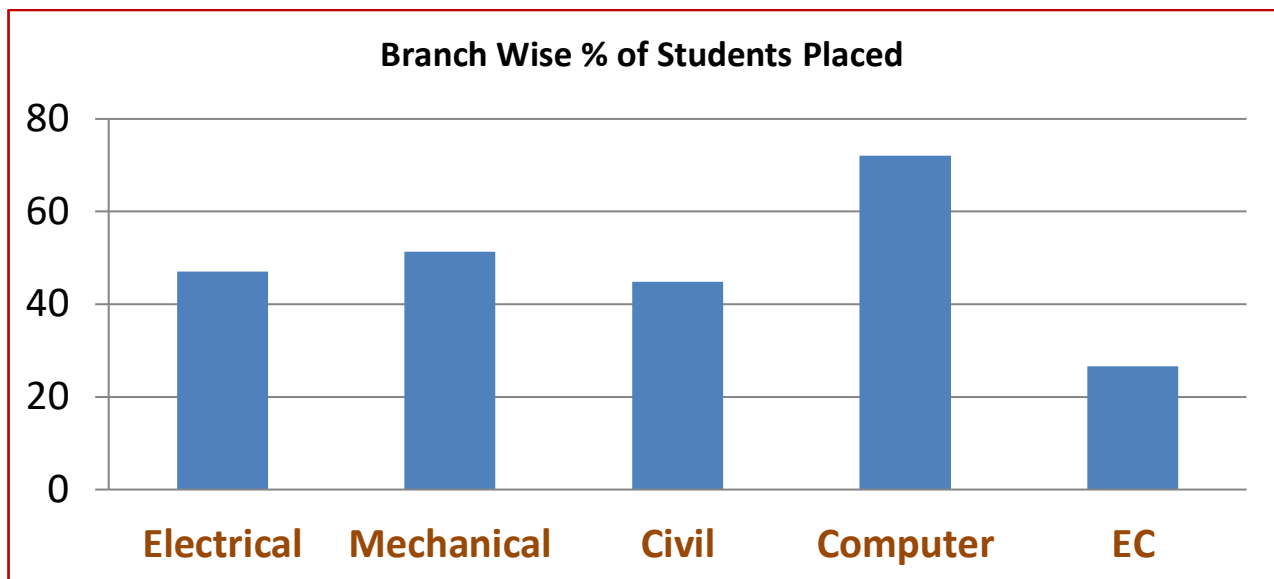

Placement For the Year-2022

(July-21 to June-22)

Branch Wise Statistics

Programme	No. of Students Passout	No of students placed for job			No of students joined for higher studies		No of students who got Self-employment/ became entrepreneurs	Over all placement %
		On Campus	Off Campus	Average CTC / Month	In any Indian Inst	In any Foreign Inst		
Civil	58	04	02	14500	20	00	00	44.82%
Mechanical	113	23	25	18000	10	00	00	51.32 %
Electrical	51	14	05	18000	03	01	01	47 %
Computer	113	48	10	28000	12	08	04	72 %
EC	45	03	02	100000	00	02	08	26.66 %